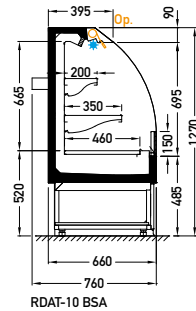

Cross sections:

BSA – low glass or front glass riser | single, straight | fixed

Modules:

0880 1180 1875 2500

Refrigerant:

R290

Standard features:

- working temperature: from 0°C to 2°C
- natural defrosting
- automatic evaporation of condensate
- electronic controller with temperature indicator
- **energy saving fans**
- exposition: zinc-plated steel, powder coated in white (RAL 9003)
- 2 rows of suspended shelves, on shelves and on air inlet price holders 39 mm
- **lighting: top, LEDit, NW-4**
- colour of the base black (RAL 9005)
- Integrated sidewalls (perspex)