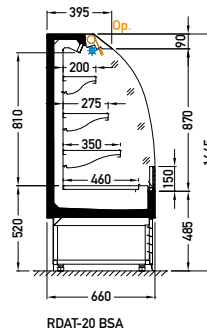

PLUG-IN → SEMI-VERTICAL MULTIDECKS

Atlanta RDAT-20

Cross sections:

BSA – low glass or front glass riser | single, straight | fixed

Modules:

0880 1180 1875 2500
0580G

Refrigerant:

R290

Standard features:

- working temperature: from 0°C to 2°C
- natural defrosting
- automatic evaporation of condensate
- electronic controller with temperature indicator
- **energy saving fans**
- exposition: zinc-plated steel, powder coated in white (RAL 9003)
- 3 rows of suspended shelves, on shelves and on air inlet price holders 39 mm
- **lighting: top, LEDit, NW-4**
- colour of the base black (RAL 9005)
- Integrated sidewalls (perspex)