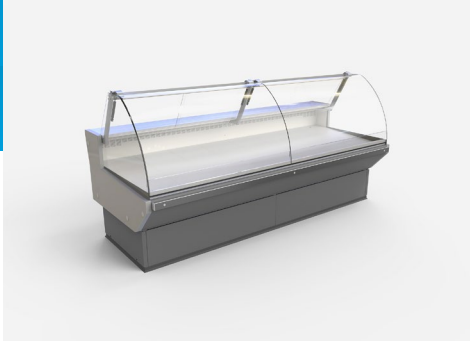

PLUG-IN → COUNTERS

Grazia LDGR-08

Cross sections:

GCL – glass | single, bent | lift up

Modules:

1250 1875 2500 3750
NW45 NZ45

Refrigerant:

R290

Standard features:

- working temperature – straight module from 0°C to 2°C (with thermopane sidewall), from 2°C to 4°C (with single glass sidewall)
- electrical defrosting
- automatic evaporation of condensate
- electronic controller with temperature indicator
- **energy saving fans**
- back doors – quantity according to the module
- exposition: zinc-plated steel, powder coated in white (RAL 9003)
- storage: steel coated in grey
- worktop: linen stainless steel
- **lighting optionally – LEDit (top)**
- colour of the base black (RAL 9005)
- no PVC floor profiles (optionally)
- without perspex covers (optionally)
- without sidewalls (optionally)
- bumper optionally (optionally)