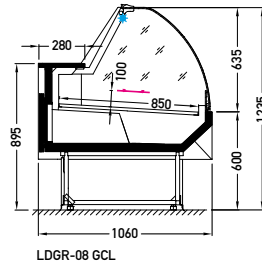

PLUG-IN → COUNTERS

Grazia LDGR-08

Cross sections:

GCL – glass | single, bent | lift up

Modules:

1250 1875 2500 3750
NW45 NZ45

Refrigerant:

R290

Standard features:

- working temperature – straight module from 0°C to 2°C (with thermopane sidewall), from 2°C to 4°C (with single glass sidewall)
- electrical defrosting
- automatic evaporation of condensate
- electronic controller with temperature indicator
- **energy saving fans**
- back doors – quantity according to the module
- exposition: zinc-plated steel, powder coated in white (RAL 9003)
- storage: steel coated in grey
- worktop: linen stainless steel
- **lighting optionally – LEDit (top)**
- colour of the base black (RAL 9005)
- no PVC floor profiles (optionally)
- without perspex covers (optionally)
- without sidewalls (optionally)
- bumper optionally (optionally)