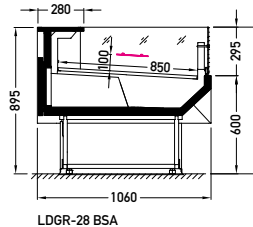

PLUG-IN → COUNTERS

Grazia LDGR-28

Cross sections:

LDGR-28 GSL

LDGR-28 BSA

GSL – glass | single, straight | lift up

BSA – low glass or front glass riser | single, straight | fixed

Modules:

BSA/GSL 1250 1875 2500 3750
NW45 NZ45

GSL NZ90

Refrigerant:

R290

Standard features:

- working temperature – straight module from 0°C to 2°C (with thermopane sidewall), from 2°C to 4°C (with single glass sidewall)
- electrical defrosting
- automatic evaporation of condensate
- electronic controller with temperature indicator
- energy saving fans
- back doors – quantity according to the module
- exposition: zinc-plated steel, powder coated in white (RAL 9003)
- storage: steel coated in grey
- worktop: linen stainless steel
- lighting optionally – LEDit (top)
- colour of the base black (RAL 9005)
- no PVC floor profiles (optionally)
- without perspex covers (optionally)
- without sidewalls (optionally)
- bumper optionally (optionally)