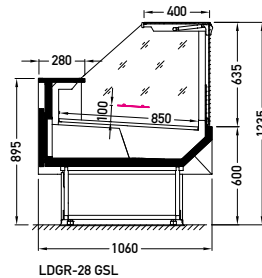

PLUG-IN → COUNTERS

Grazia LDGR-28

Cross sections:

LDGR-28 GSL

LDGR-28 BSA

GSL – glass | single, straight | lift up

BSA – low glass or front glass riser | single, straight | fixed

Modules:

BSA/GSL 1250 1875 2500 3750
NW45 NZ45

GSL NZ90

Refrigerant:

R290

Standard features:

- working temperature – straight module from 0°C to 2°C (with thermopane sidewall), from 2°C to 4°C (with single glass sidewall)
- electrical defrosting
- automatic evaporation of condensate
- electronic controller with temperature indicator
- energy saving fans
- back doors – quantity according to the module
- exposition: zinc-plated steel, powder coated in white (RAL 9003)
- storage: steel coated in grey
- worktop: linen stainless steel
- lighting optionally – LEDit (top)
- colour of the base black (RAL 9005)
- no PVC floor profiles (optionally)
- without perspex covers (optionally)
- without sidewalls (optionally)
- bumper optionally (optionally)