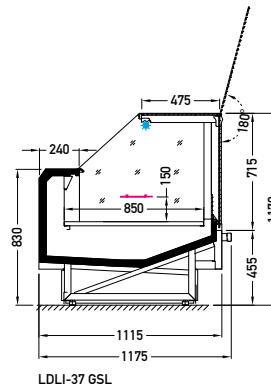

PLUG-IN → COUNTERS

Lingtren LDLI-37

JBG2

Cross sections:

GSL – glass | single, straight | lift up

Modules:

1250 1875 2500 3750

Refrigerant:

R600a

Standard features:

- working temperature: from 0°C to 2°C
- natural defrosting
- automatic evaporation of condensate
- electronic controller with temperature indicator
- **energy saving fans**
- exposition: zinc-plated steel, powder painted in white (RAL 9003)
- worktop: linen stainless steel
- **lighting optionally – LED-it (top)**
- sliding back glass doors
- without sidewalls (optionally)