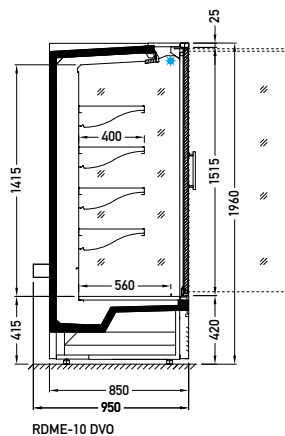

PLUG-IN → MULTIDECKS

Medium RDME-10

Cross sections:

RDME-10 DVO

RDME-10 DDS

RDME-10 BDA

BDA – front glass riser | double, straight | fixed
DDS – door | double, straight | sliding (sideways)
DVO – door | double, straight (High Vision) | hinged

Modules:

1250 1875 2500

Refrigerant:

R290

Standard features:

- working temperature for BDA: from 2°C to 4°C; for DVO/ DDS: from 0°C to 2°C
- natural defrosting
- automatic evaporation of condensate
- electronic controller with temperature indicator
- **energy saving fans**
- exposition: zinc-plated steel, powder painted in white (RAL 9003)
- 4 rows of suspended shelves, on shelves and on air inlet price holders 39 mm
- **lighting: top, LEDit, NW-4**
- colour of the base black (RAL 9005)
- without sidewalls (optionally)