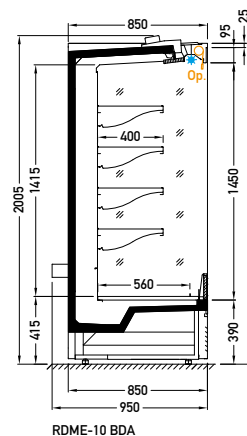

PLUG-IN → MULTIDECKS

Medium RDME-10

Cross sections:

RDME-10 DVO

RDME-10 DDS

RDME-10 BDA

BDA – front glass riser | double, straight | fixed
DDS – door | double, straight | sliding (sideways)
DVO – door | double, straight (High Vision) | hinged

Modules:

1250 1875 2500

Refrigerant:

R290

Standard features:

- working temperature for BDA: from 2°C to 4°C; for DVO/ DDS: from 0°C to 2°C
- natural defrosting
- automatic evaporation of condensate
- electronic controller with temperature indicator
- **energy saving fans**
- exposition: zinc-plated steel, powder painted in white (RAL 9003)
- 4 rows of suspended shelves, on shelves and on air inlet price holders 39 mm
- **lighting: top, LEDit, NW-4**
- colour of the base black (RAL 9005)
- without sidewalls (optionally)