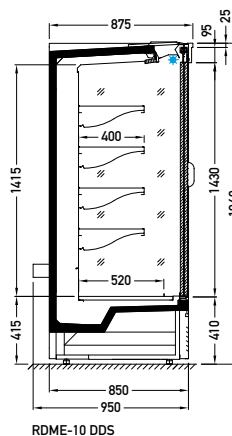

PLUG-IN → MULTIDECKS

Medium RDME-10

Cross sections:

RDME-10 DVO

RDME-10 DDS

RDME-10 BDA

BDA – front glass riser | double, straight | fixed
DDS – door | double, straight | sliding (sideways)
DVO – door | double, straight (High Vision) | hinged

Modules:

1250 1875 2500

Refrigerant:

R290

Standard features:

- working temperature for BDA: from 2°C to 4°C; for DVO/ DDS: from 0°C to 2°C
- natural defrosting
- automatic evaporation of condensate
- electronic controller with temperature indicator
- **energy saving fans**
- exposition: zinc-plated steel, powder painted in white (RAL 9003)
- 4 rows of suspended shelves, on shelves and on air inlet price holders 39 mm
- **lighting: top, LEDit, NW-4**
- colour of the base black (RAL 9005)
- without sidewalls (optionally)