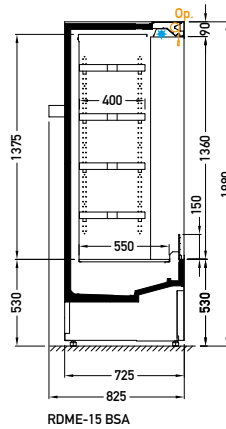

PLUG-IN → MULTIDECKS

Medium RDME-15

Cross sections:

RDME-15 BSA

RDME-15 DSO

BSA – low glass or front glass riser | single, straight | fixed
DSO – door | single, straight | hinged

Modules:

BSA 0660 0960 1310 1935
DSO 0960 1310

Refrigerant:

R134a
(modules 0660 available on R290 with energy saving fans)

Standard features:

- working temperature: from 2°C to 4°C
- natural defrosting
- automatic evaporation of condensate
- electronic controller with temperature indicator
- exposition: zinc-plated steel, powder coated in white (RAL 9003)
- 4 rows of suspended shelves, on shelves and on air inlet price holders 39 mm
- **lighting: top, LEDit, NW-4**
- colour of the base black (RAL 9005)
- integrated 1/3 glazed sidewalls