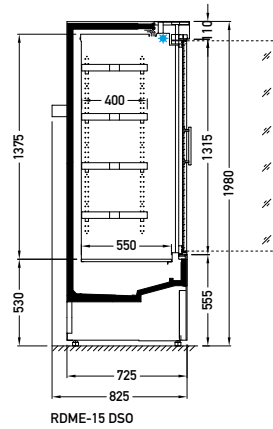

PLUG-IN → MULTIDECKS

Medium RDME-15

Cross sections:

RDME-15 BSA

RDME-15 DSO

BSA – low glass or front glass riser | single, straight | fixed
DSO – door | single, straight | hinged

Modules:

BSA 0660 0960 1310 1935
DSO 0960 1310

Refrigerant:

R134a
(modules 0660 available on R290 with energy saving fans)

Standard features:

- working temperature: from 2°C to 4°C
- natural defrosting
- automatic evaporation of condensate
- electronic controller with temperature indicator
- exposition: zinc-plated steel, powder coated in white (RAL 9003)
- 4 rows of suspended shelves, on shelves and on air inlet price holders 39 mm
- **lighting: top, LEDit, NW-4**
- colour of the base black (RAL 9005)
- integrated 1/3 glazed sidewalls