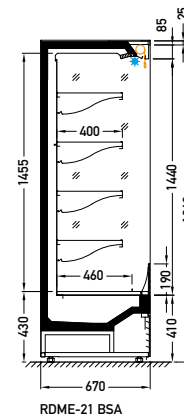

PLUG-IN → MULTIDECKS

Medium RDME-21

Cross sections:

BSA – low glass or front glass riser | single, straight | fixed

DDS – door | double, straight | sliding (sideways)

DVO – door | double, straight (High Vision) | hinged

Modules:

BSA 2500

DDS/DVO 1250 1875 2500

Refrigerant:

R290

Standard features:

- working temperature: for DVO/DDS: from 0°C to 2°C; for BSA: from 2°C to 4°C;
- natural defrosting
- automatic evaporation of condensate
- electronic controller with temperature indicator
- **energy saving fans**
- exposition: zinc-plated steel, powder coated in white (RAL 9003)
- 4 rows of suspended shelves, on shelves and on air inlet price holders 39 mm
- **lighting: top, LEDit, NW-4**
- colour of the base black (RAL 9005)
- without sidewalls (optionally)
- on wheels (DVO/DDS)