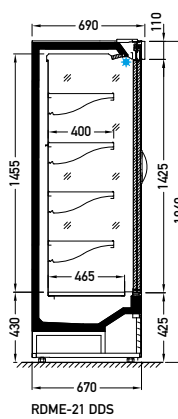

PLUG-IN → MULTIDECKS

Medium RDME-21

Cross sections:

BSA – low glass or front glass riser | single, straight | fixed

DDS – door | double, straight | sliding (sideways)

DVO – door | double, straight (High Vision) | hinged

Modules:

BSA 2500

DDS/DVO 1250 1875 2500

Refrigerant:

R290

Standard features:

- working temperature: for DVO/DDS: from 0°C to 2°C; for BSA: from 2°C to 4°C;
- natural defrosting
- automatic evaporation of condensate
- electronic controller with temperature indicator
- **energy saving fans**
- exposition: zinc-plated steel, powder coated in white (RAL 9003)
- 4 rows of suspended shelves, on shelves and on air inlet price holders 39 mm
- **lighting: top, LEDit, NW-4**
- colour of the base black (RAL 9005)
- without sidewalls (optionally)
- on wheels (DVO/DDS)