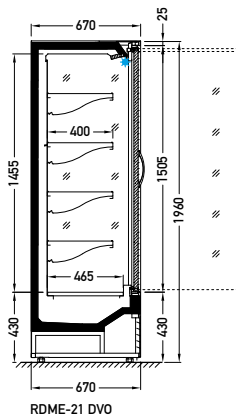

PLUG-IN → MULTIDECKS

Medium RDME-21

Cross sections:

BSA – low glass or front glass riser | single, straight | fixed

DDS – door | double, straight | sliding (sideways)

DVO – door | double, straight (High Vision) | hinged

Modules:

BSA 2500

DDS/DVO 1250 1875 2500

Refrigerant:

R290

Standard features:

- working temperature: for DVO/DDS: from 0°C to 2°C; for BSA: from 2°C to 4°C;
- natural defrosting
- automatic evaporation of condensate
- electronic controller with temperature indicator
- **energy saving fans**
- exposition: zinc-plated steel, powder coated in white (RAL 9003)
- 4 rows of suspended shelves, on shelves and on air inlet price holders 39 mm
- **lighting: top, LEDit, NW-4**
- colour of the base black (RAL 9005)
- without sidewalls (optionally)
- on wheels (DVO/DDS)