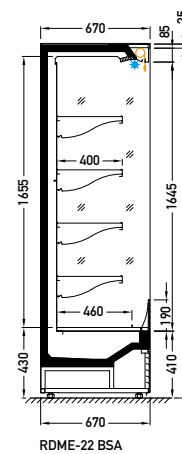

PLUG-IN → MULTIDECKS

Medium RDME-22

Cross sections:

BSA – low glass or front glass riser | single, straight | fixed
DDS – door | double, straight | sliding (sideways)
DVO – door | double, straight (High Vision) | hinged

Modules:

BSA 0900 1250 1600 1875 2500
DDS 1250 1875
DVO 1250 1875 2500

Refrigerant:

R290

Standard features:

- working temperature: DVO/DDS from 0°C to 2°C; BSA 2°C to 6°C
- natural defrosting
- automatic evaporation of condensate
- electronic controller with temperature indicator
- **energy saving fans**
- exposition: zinc-plated steel, powder coated in white (RAL 9003)
- 4 rows of suspended shelves, on shelves and on air inlet price holders 39 mm
- **lighting: top, LEDit, NW-4**
- colour of the base black (RAL 9005)
- without sidewalls (optionally)