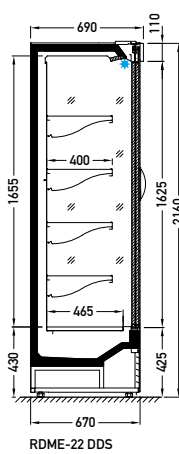

PLUG-IN → MULTIDECKS

Medium RDME-22

Cross sections:

BSA – low glass or front glass riser | single, straight | fixed
DDS – door | double, straight | sliding (sideways)
DVO – door | double, straight (High Vision) | hinged

Modules:

BSA 0900 1250 1600 1875 2500
DDS 1250 1875
DVO 1250 1875 2500

Refrigerant:

R290

Standard features:

- working temperature: DVO/DDS from 0°C to 2°C; BSA 2°C to 6°C
- natural defrosting
- automatic evaporation of condensate
- electronic controller with temperature indicator
- **energy saving fans**
- exposition: zinc-plated steel, powder coated in white (RAL 9003)
- 4 rows of suspended shelves, on shelves and on air inlet price holders 39 mm
- **lighting: top, LEDit, NW-4**
- colour of the base black (RAL 9005)
- without sidewalls (optionally)