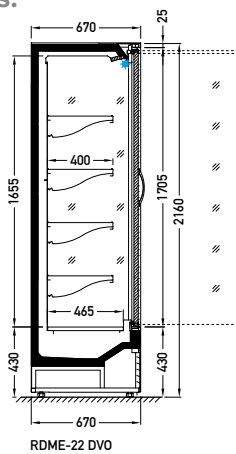

PLUG-IN → MULTIDECKS

Medium RDME-22

Cross sections:

BSA – low glass or front glass riser | single, straight | fixed
DDS – door | double, straight | sliding (sideways)
DVO – door | double, straight (High Vision) | hinged

Modules:

BSA 0900 1250 1600 1875 2500
DDS 1250 1875
DVO 1250 1875 2500

Refrigerant:

R290

Standard features:

- working temperature: DVO/DDS from 0°C to 2°C; BSA 2°C to 6°C
- natural defrosting
- automatic evaporation of condensate
- electronic controller with temperature indicator
- **energy saving fans**
- exposition: zinc-plated steel, powder coated in white (RAL 9003)
- 4 rows of suspended shelves, on shelves and on air inlet price holders 39 mm
- **lighting: top, LEDit, NW-4**
- colour of the base black (RAL 9005)
- without sidewalls (optionally)